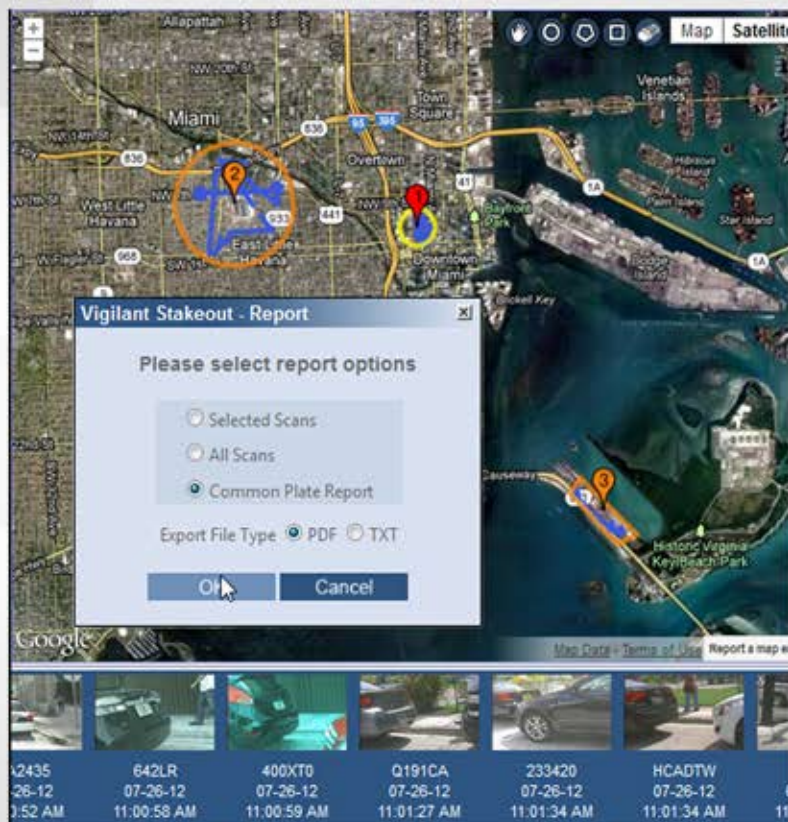

Secure and in the cloud. Eliminating the need to invest and maintain server hardware, and not requiring resources from IT staff to maintain and optimize a database, LEARN removes many of the frustrations seen in large enterprise LPR systems. *Your data belongs to you*, you choose if you want to share with other agencies, and you can always access it. Want to host your own regional LPR network? - No problem, we can do that too.